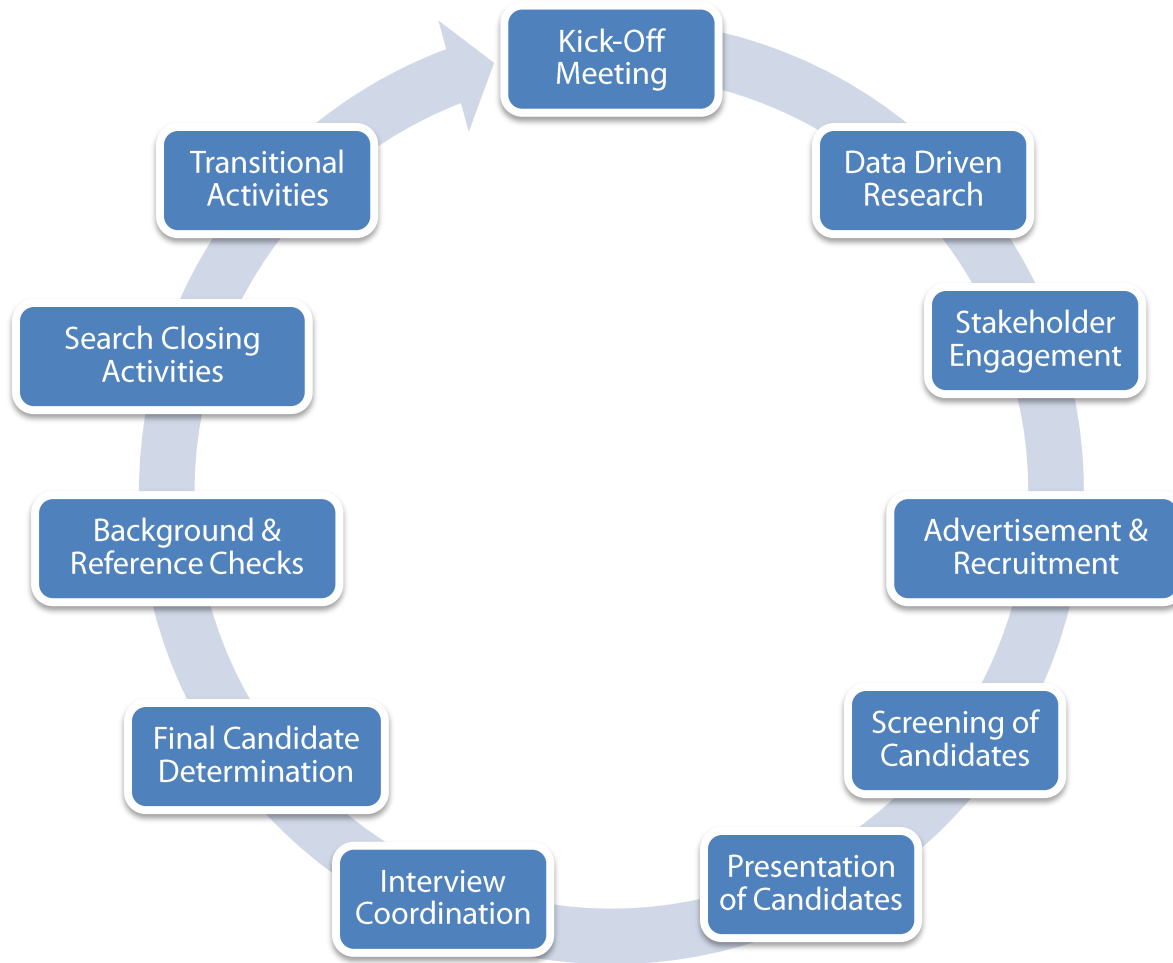

The PROACT Experience