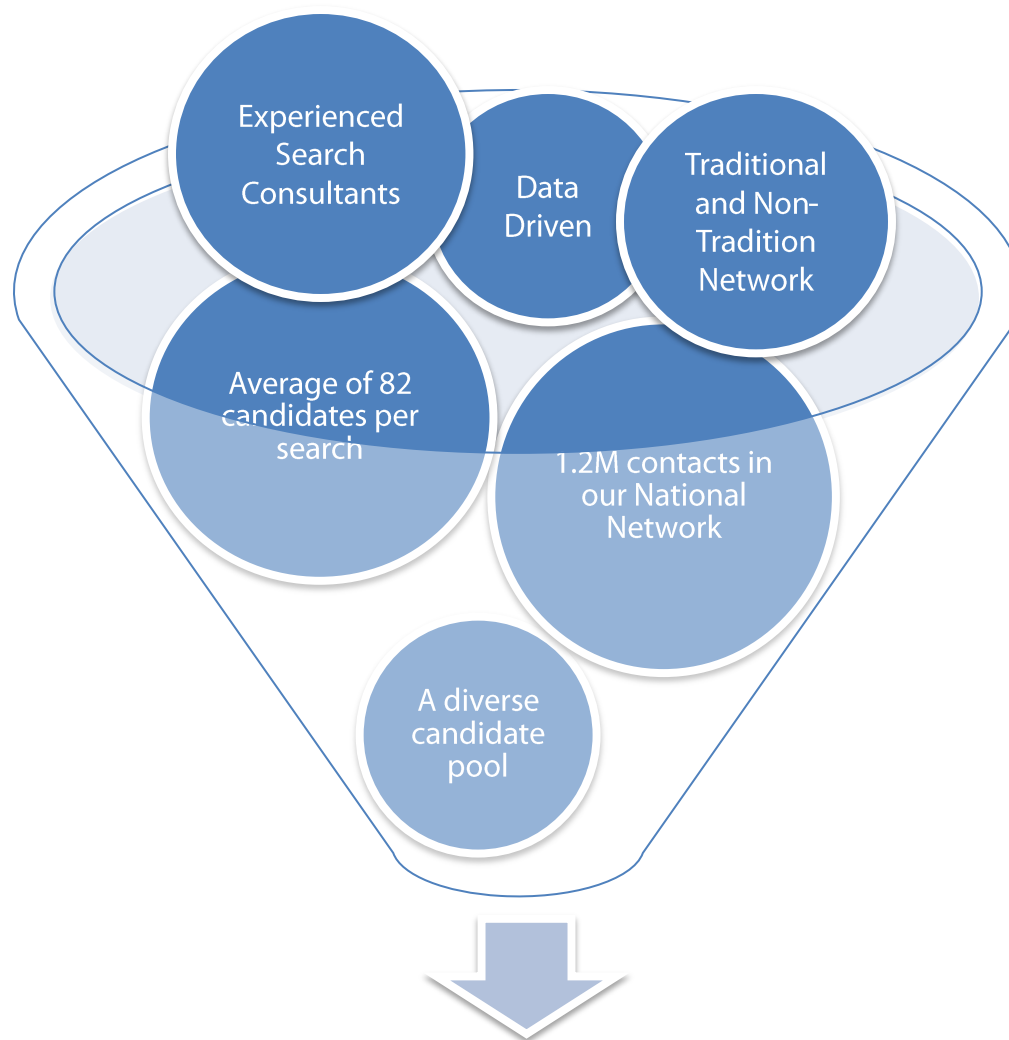

**The Best Candidates,
The Most Successful Searches**